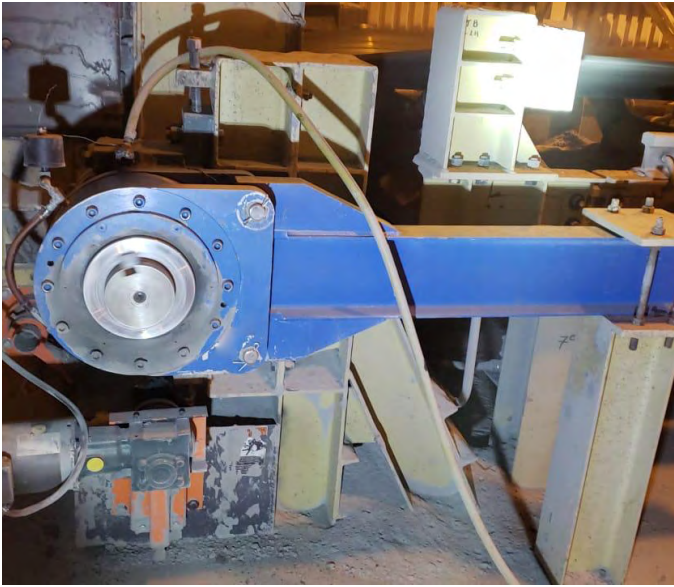

Application pictures for Incline Conveyors

Low Speed Backstop FRHD 1400